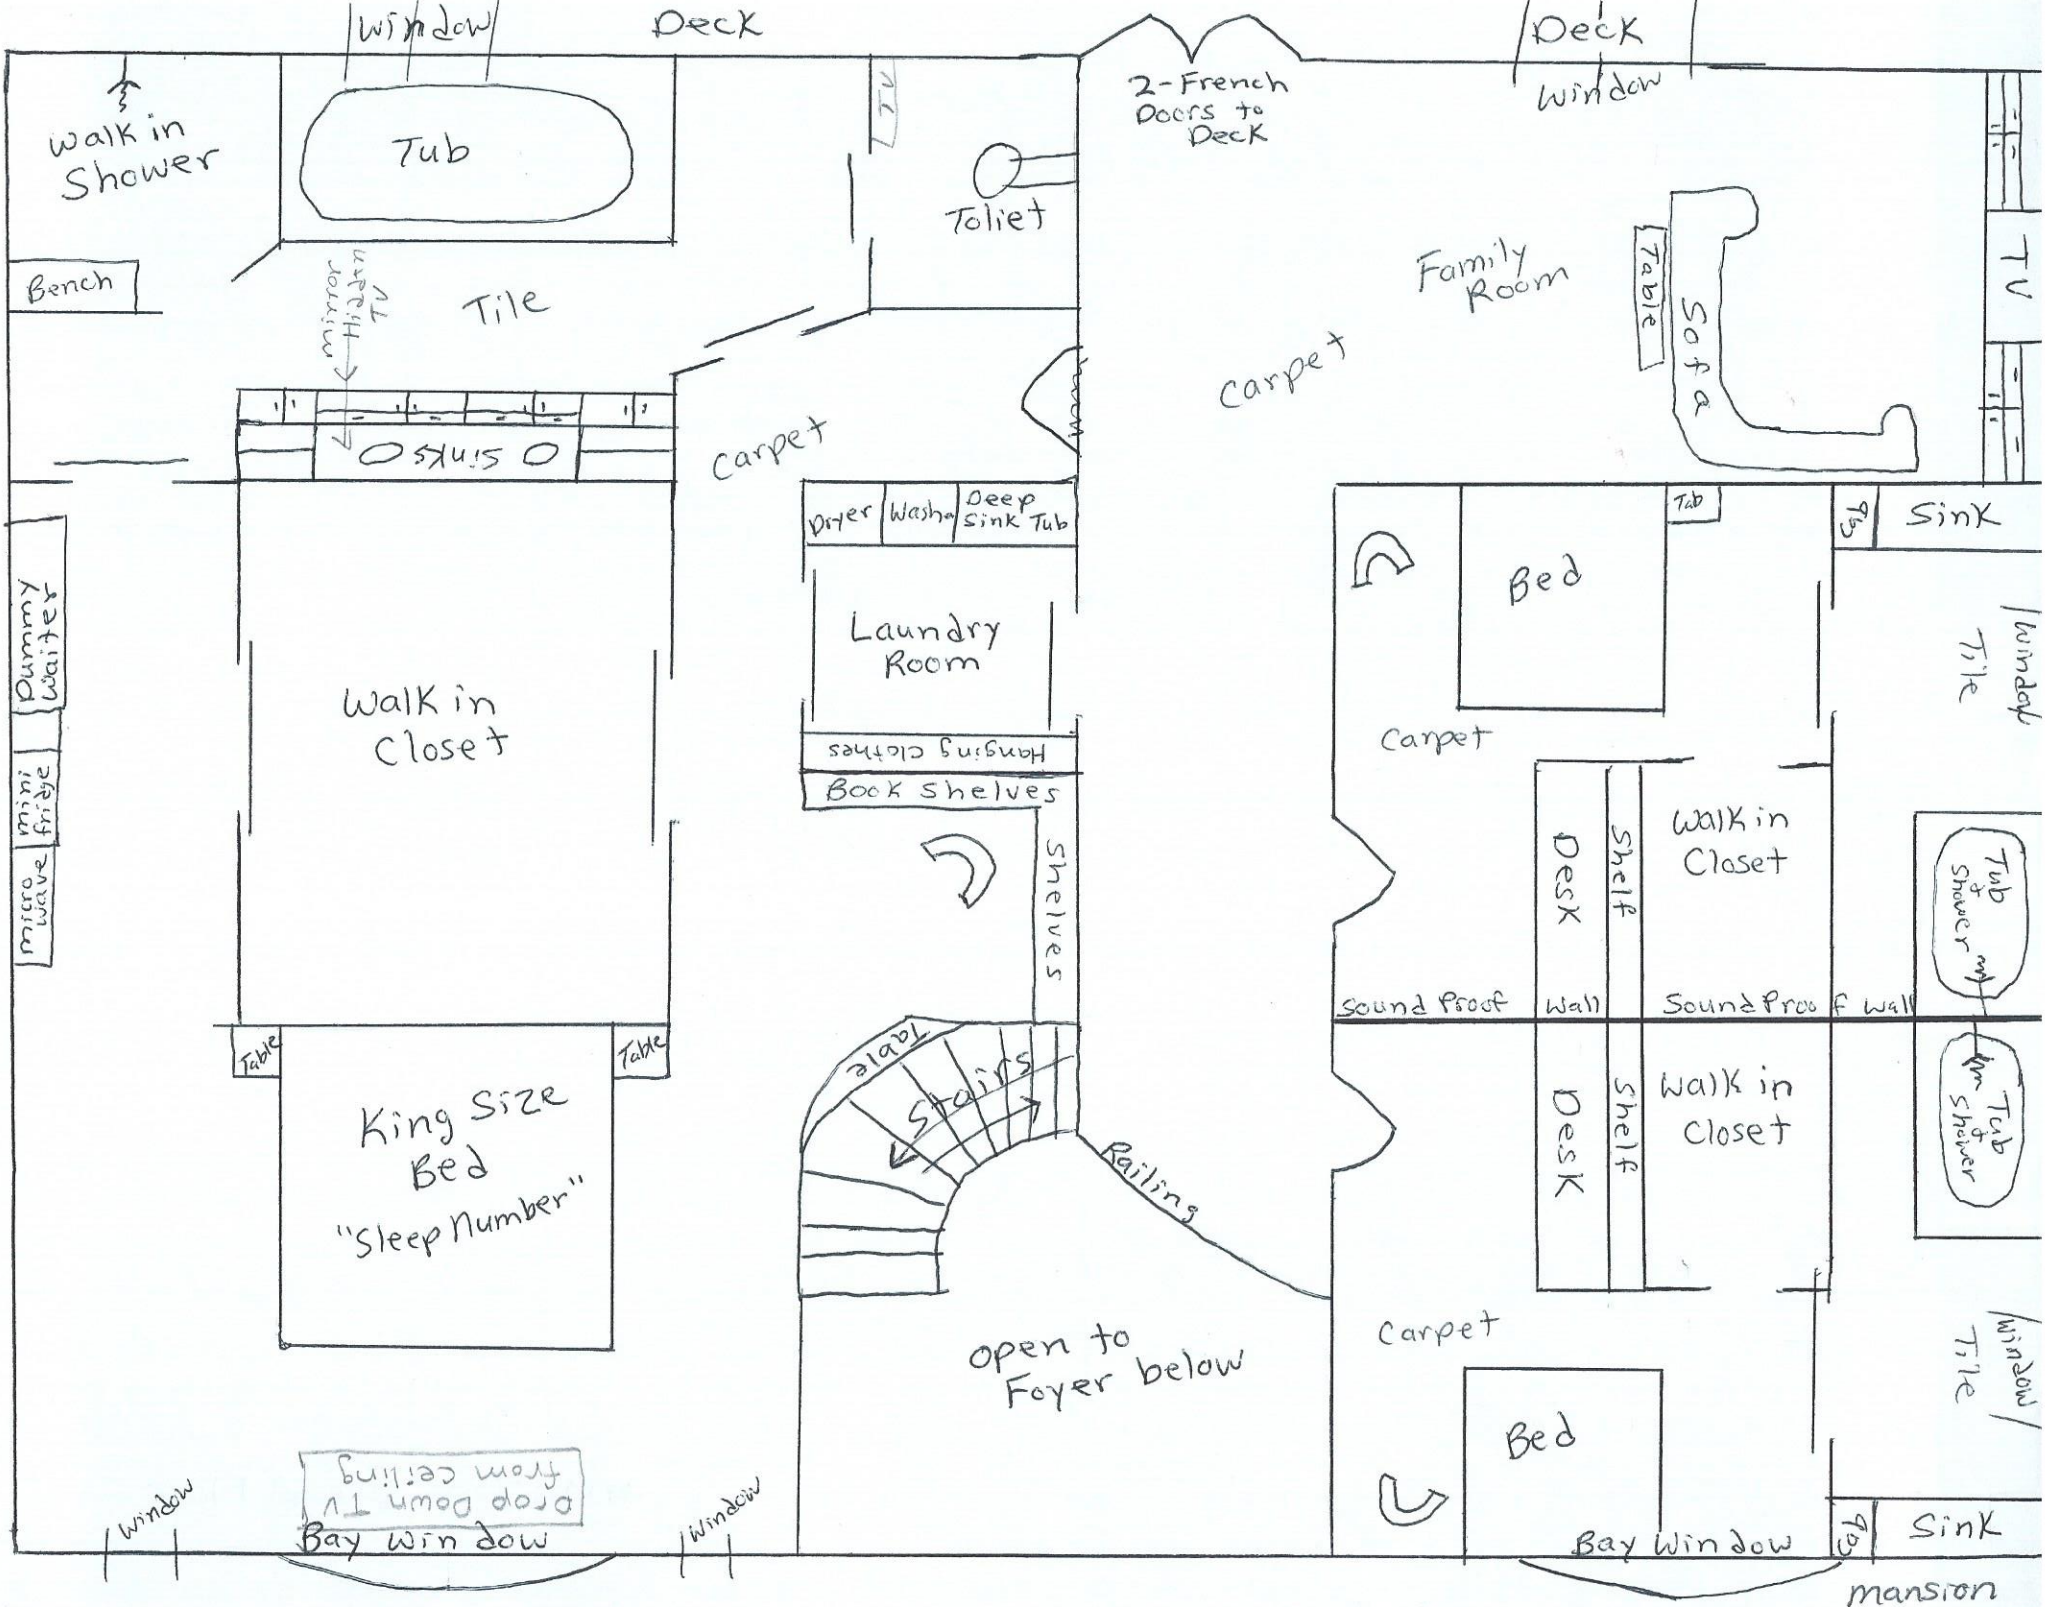

Tile Floor

6ft

6ft

6ft

Dummy Waiter System

Shelf for Cook Books

Refridge

Freezer

cappuccino + mocha machine

6ft

Tile floor

Walk in Pantry

Tile Floor

Bar area

Formal Dining Room

Deck on Main Level Mansion

- * all Screens automatically retract into ceiling
- * Stone around Kitchen cabinets

Family Room

Foyer

Garage

Foyer
hardwood
floor

mansion

Deck on Second Floor Mansion

* All screens retract
automatically into ceiling

Patio-Mansion