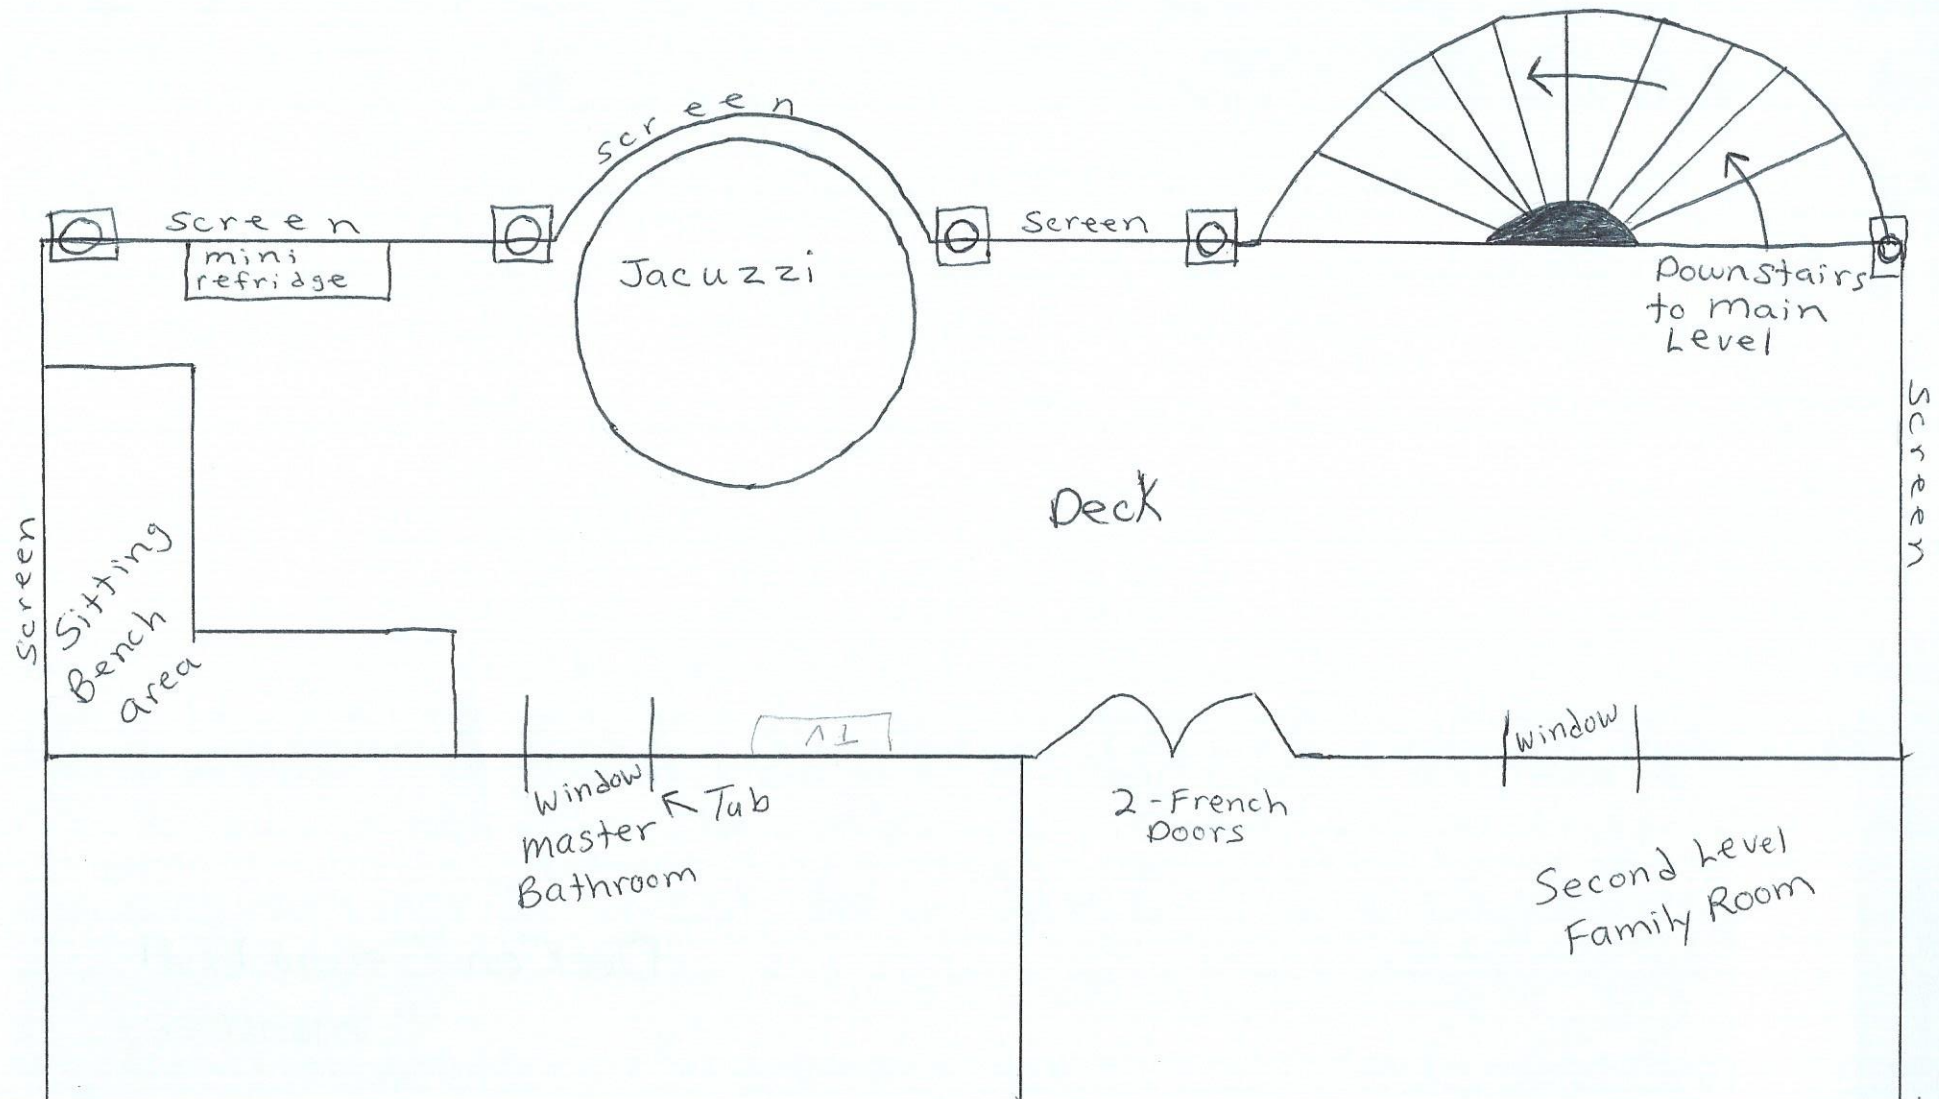

Tile Floor

6ft

6ft

6ft

Dummy Waiter System

Shelf for Cook Books

Refridge

Freezer

cappuccino + mocha machine

6ft

Tile floor

Walk in Pantry

Tile Floor

Bar area

Formal Dining Room

Deck on Main Level Mansion

- * all Screens automatically retract into ceiling
- * Stone around Kitchen cabinets

Family Room

Foyer

Garage

Foyer
hardwood
floor

mansion

Deck on Second Floor Mansion

* All screens retract
automatically into ceiling

Patio-Mansion